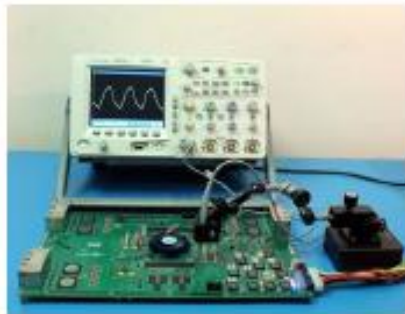

# Bench-Top Probe Solutions

Rugged RF/TDR Probes, Flexible Probe Positioners and Stations

**HSDC**

[www.highspeeddc.com](http://www.highspeeddc.com)  
1900 Wyatt Dr., #9  
Santa Clara, CA 95054  
408-431-6339