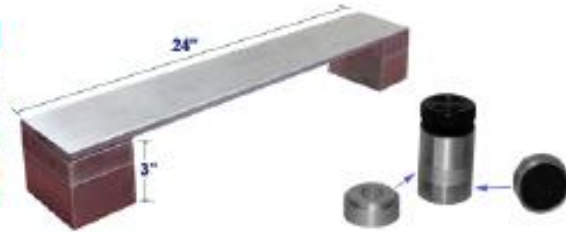

# Bench-Top Probe Solutions

Rugged RF/TDR Probes, Flexible Probe Positioners and Stations

**HSDC**

[www.highspeeddc.com](http://www.highspeeddc.com)  
1900 Wyatt Dr., #9  
Santa Clara, CA 95054  
408-431-6339